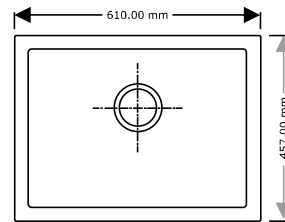

# ROCFLAME

Quality Is in Our Soul

The best materials are  
**HERE FOR YOU**

**MODEL : ORCHID**  
**16"X18"**

**SINGLE BOWL KITCHEN SINKS**  
**OVERALL SIZE : 403X457 MM**  
**BOWL SIZE : 403X355X203MM | DEPTH : 203 MM**  
**MATERIAL : QUARTZ**

**MRP**  
**7500**

**MODEL : ASTER**  
**18"X21"**

**SINGLE BOWL KITCHEN SINKS**  
**OVERALL SIZE : 457X534 MM**  
**BOWL SIZE : 483X405X204 MM | DEPTH : 203 MM**  
**MATERIAL : QUARTZ**

**MRP**  
**8600**

**MODEL : CARNATION**  
**18"X24"**

**SINGLE BOWL KITCHEN SINKS**  
**OVERALL SIZE : 457X610 MM**  
**BOWL SIZE : 557X405X204 MM | DEPTH : 204 MM**  
**MATERIAL : QUARTZ**

**MRP**  
**9500**

**MODEL : IRIS**  
**20"X22" (WITH TAP)**

**SINGLE BOWL KITCHEN SINKS**  
**OVERALL SIZE : 508x565 MM**  
**BOWL SIZE : 510x405x203 3MM | DEPTH : 203 MM**  
**MATERIAL : QUARTZ**

**MRP**  
**11500**

**MODEL : TULIP 39"X20"  
(WITH DRAIN BOARD)**