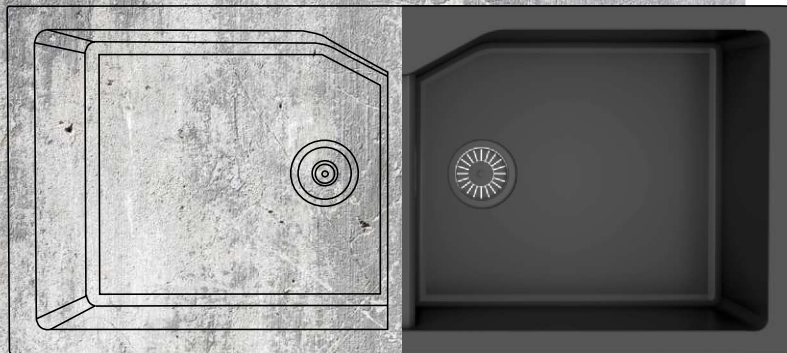

# ROCFLAME

Quality Is in Our Soul

The best materials are  
**HERE FOR YOU**

**MODEL : ORCHID**  
**16"X18"**

**SINGLE BOWL KITCHEN SINKS**  
**OVERALL SIZE : 403X457 MM**  
**BOWL SIZE : 403X355X203MM | DEPTH : 203 MM**  
**MATERIAL : QUARTZ**

**MRP**  
**7500**

**MODEL : ASTER**  
**18"X21"**

**SINGLE BOWL KITCHEN SINKS**  
**OVERALL SIZE : 457X534 MM**  
**BOWL SIZE : 483X405X204 MM | DEPTH : 203 MM**  
**MATERIAL : QUARTZ**

**MRP**  
**8600**

**MODEL : CARNATION**  
**18"X24"**

**SINGLE BOWL KITCHEN SINKS**  
**OVERALL SIZE : 457X610 MM**  
**BOWL SIZE : 557X405X204 MM | DEPTH : 204 MM**  
**MATERIAL : QUARTZ**

**MRP**  
**9500**

**MODEL : IRIS**  
**20"X22" (WITH TAP)**

**SINGLE BOWL KITCHEN SINKS**  
**OVERALL SIZE : 508x565 MM**  
**BOWL SIZE : 510x405x203 3MM | DEPTH : 203 MM**  
**MATERIAL : QUARTZ**

**MRP**  
**11500**

**MODEL : TULIP 39"X20"  
(WITH DRAIN BOARD)**