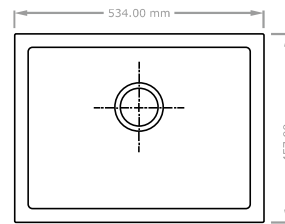

# ROCFLAME

Quality Is in Our Soul

The best materials are  
**HERE FOR YOU**

**MODEL : ORCHID**  
**16"X18"**

**SINGLE BOWL KITCHEN SINKS**  
**OVERALL SIZE : 403X457 MM**  
**BOWL SIZE : 403X355X203MM | DEPTH : 203 MM**  
**MATERIAL : QUARTZ**

**MRP**  
**7500**

**MODEL : ASTER**  
**18"X21"**

**SINGLE BOWL KITCHEN SINKS**  
**OVERALL SIZE : 457X534 MM**  
**BOWL SIZE : 483X405X204 MM | DEPTH : 203 MM**  
**MATERIAL : QUARTZ**

**MRP**  
**8600**

**MODEL : CARNATION**  
**18"X24"**

**SINGLE BOWL KITCHEN SINKS**  
**OVERALL SIZE : 457X610 MM**  
**BOWL SIZE : 557X405X204 MM | DEPTH : 204 MM**  
**MATERIAL : QUARTZ**

**MRP**  
**9500**

**MODEL : IRIS**  
**20"X22" (WITH TAP)**

**SINGLE BOWL KITCHEN SINKS**  
**OVERALL SIZE : 508x565 MM**  
**BOWL SIZE : 510x405x203 3MM | DEPTH : 203 MM**  
**MATERIAL : QUARTZ**

**MRP**  
**11500**

**MODEL : TULIP 39"X20"  
(WITH DRAIN BOARD)**