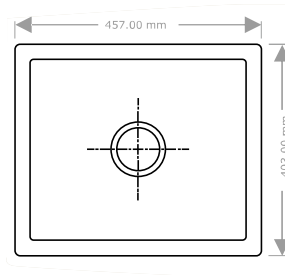

# ROCFLAME

Quality Is in Our Soul

The best materials are  
**HERE FOR YOU**

**MODEL : ORCHID**  
**16"X18"**

**SINGLE BOWL KITCHEN SINKS**  
**OVERALL SIZE : 403X457 MM**  
**BOWL SIZE : 403X355X203MM | DEPTH : 203 MM**  
**MATERIAL : QUARTZ**

**MRP**  
**7500**

**MODEL : ASTER**  
**18"X21"**

**SINGLE BOWL KITCHEN SINKS**  
**OVERALL SIZE : 457X534 MM**  
**BOWL SIZE : 483X405X204 MM | DEPTH : 203 MM**  
**MATERIAL : QUARTZ**

**MRP**  
**8600**

**MODEL : CARNATION**  
**18"X24"**

**SINGLE BOWL KITCHEN SINKS**  
**OVERALL SIZE : 457X610 MM**  
**BOWL SIZE : 557X405X204 MM | DEPTH : 204 MM**  
**MATERIAL : QUARTZ**

**MRP**  
**9500**

**MODEL : IRIS**  
**20"X22" (WITH TAP)**

**SINGLE BOWL KITCHEN SINKS**  
**OVERALL SIZE : 508x565 MM**  
**BOWL SIZE : 510x405x203 3MM | DEPTH : 203 MM**  
**MATERIAL : QUARTZ**

**MRP**  
**11500**

**MODEL : TULIP 39"X20"  
(WITH DRAIN BOARD)**